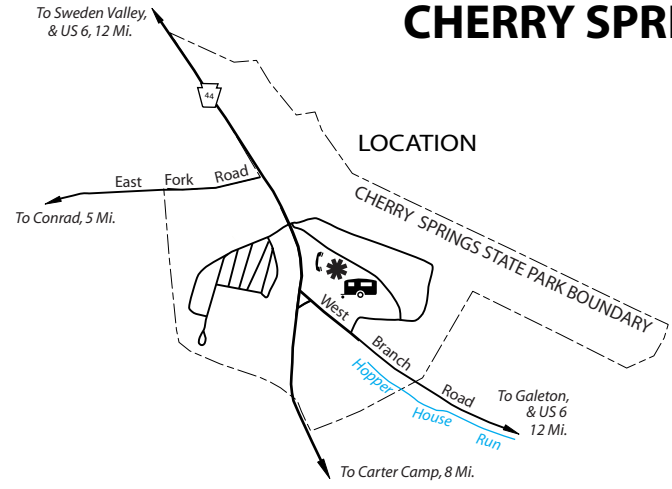

CHERRY SPRINGS STATE PARK

c/o Lyman Run State Park
 454 Lyman Run Road
 Galeton, PA 16922
 Phone: 814-435-5010
 e-mail: lymanrunsp@state.pa.us

Astronomy Observation Field is open year-round, although access is not guaranteed in winter.

Make online reservations at www.visitPAparks.com or call toll-free 888-PA-PARKS

CHERRY SPRINGS STATE PARK ASTRONOMY AREA

Short Term Night Sky Viewing Area

Stars-n-Parks

LEGEND

- Contact Station
- Campground
- Public Phone
- Telescope Pad
- Electric Pedestal
- Modern Restroom
- Vault Restroom
- Water
- Amphitheater
- Wayside Exhibit
- Picnic Pavilion
- Gate
- Unpaved Road
- Unpaved Parking Lot
- Light Shielding Berms
- Trail